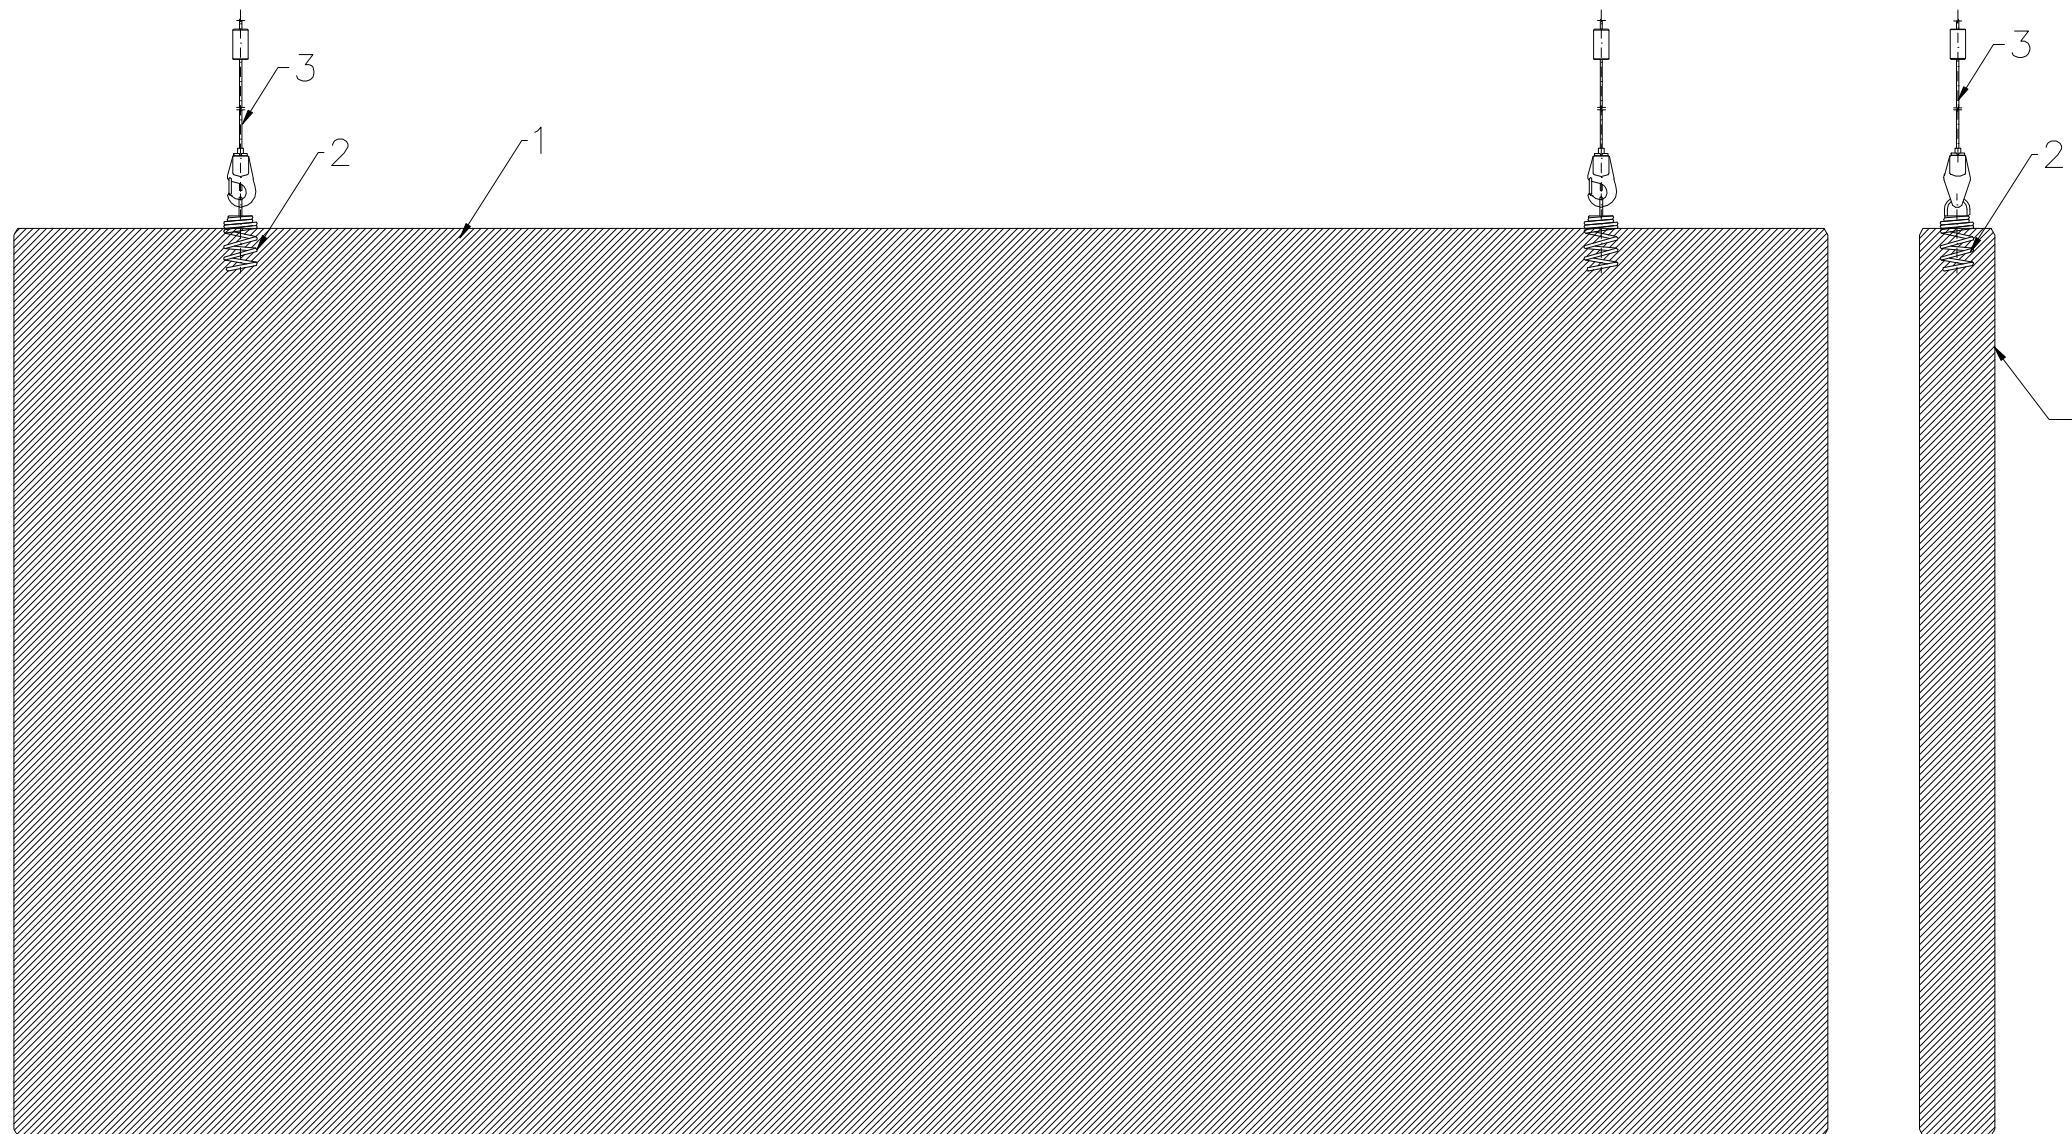

1. Tile ROCKFON B 1200x600x50 mm
2. Spiral anchor
3. Adjustable hanger

All screws and other fastenings shown are indicative and illustrative only.  
 Specific fasteners should be chosen dependent on substrates and materials being used.

<b>Information:</b> Acoustic regulation without a complete suspended ceiling – frameless baffles	<b>Date:</b>		<b>Drawing Type:</b>	
	<b>Drawing No.:</b>		<b>Drawn by:</b>	<b>Scale:</b> 1:5
	<b>Contact Information:</b>			